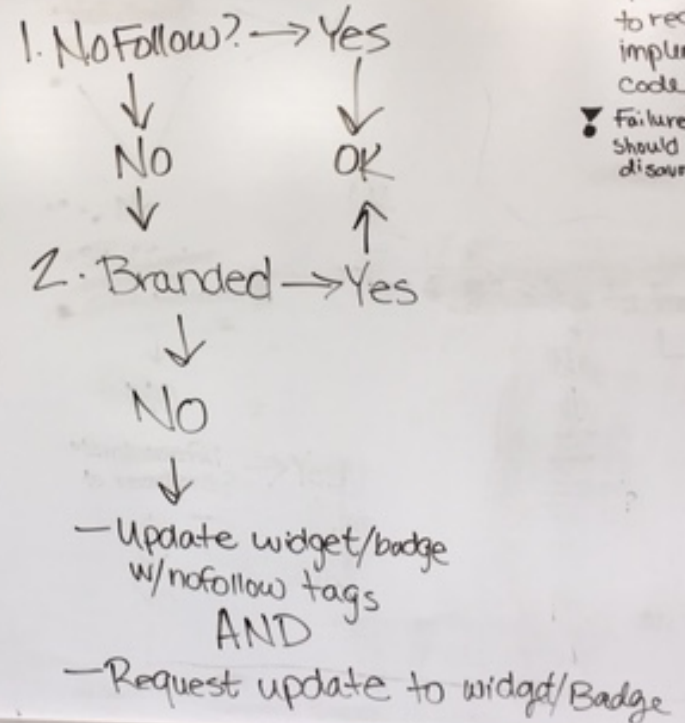

- Target includes tracking parameters
- Link found in ad space

Widget/Badge

- Code Provided by Target Site

★ This is technically client controlled.
Should update code of host page for badge/widget & conduct outreach to request referers implement new code.
! Failure to comply (or delete link) should result in appropriate disavow statement.