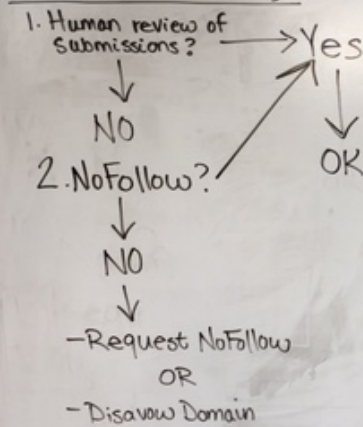

Directory

- Accepts URL/Article Submissions
- Not a city or mail biz directory