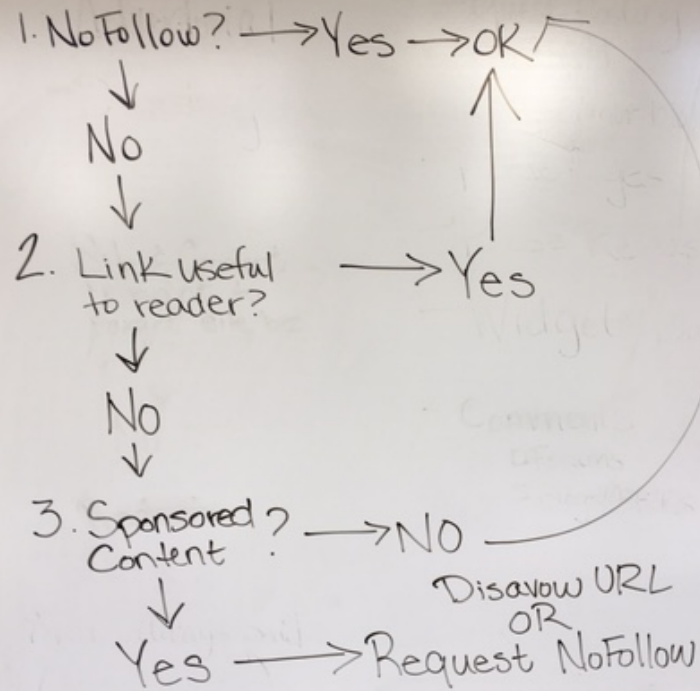

Contextual

- Link w/in body content

ERASE!