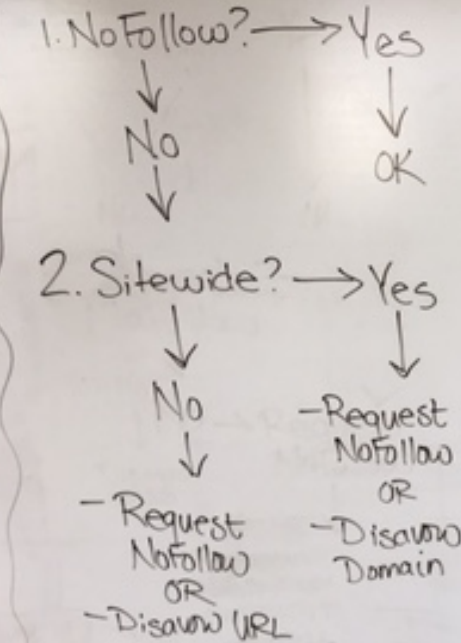

Contextual

- Link w/in body content

ERASE!

Directory

- Accepts URL/Article Submissions
- Not a city or mail biz directory

Sitewide

- Link found in pg. template

Advertorial

- Target includes tracking parameters
- Link found in ad space

Widget/Badge

- Code Provided by Target Site

★ This is technically client controlled.
Should update code of host page for badge/widget & conduct outreach to request referers implement new code.
! Failure to comply (or delete link) should result in appropriate disavow statement.