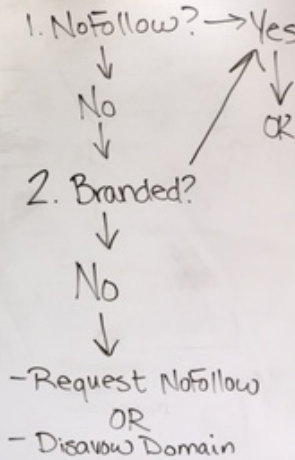

Sitewide

- Link found in pg. template